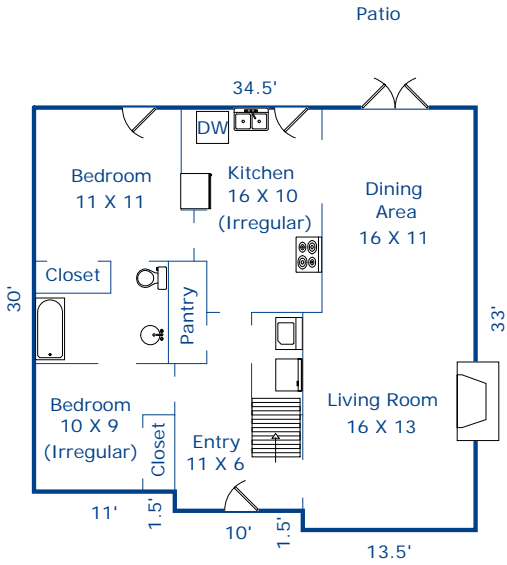

2nd Avenue 2SE Santa Fe Street  
Carmel, CA 93921

Main Living Area - 1091sf  
Upper Level - 669sf  

---

Total - 1760sf