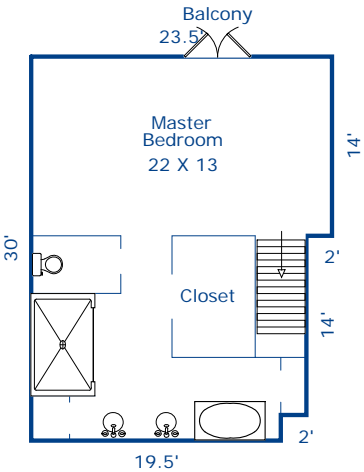

2nd Avenue 2SE Santa Fe Street  
Carmel, CA 93921

Main Living Area - 1091sf  
Upper Level - 669sf  

---

Total - 1760sf